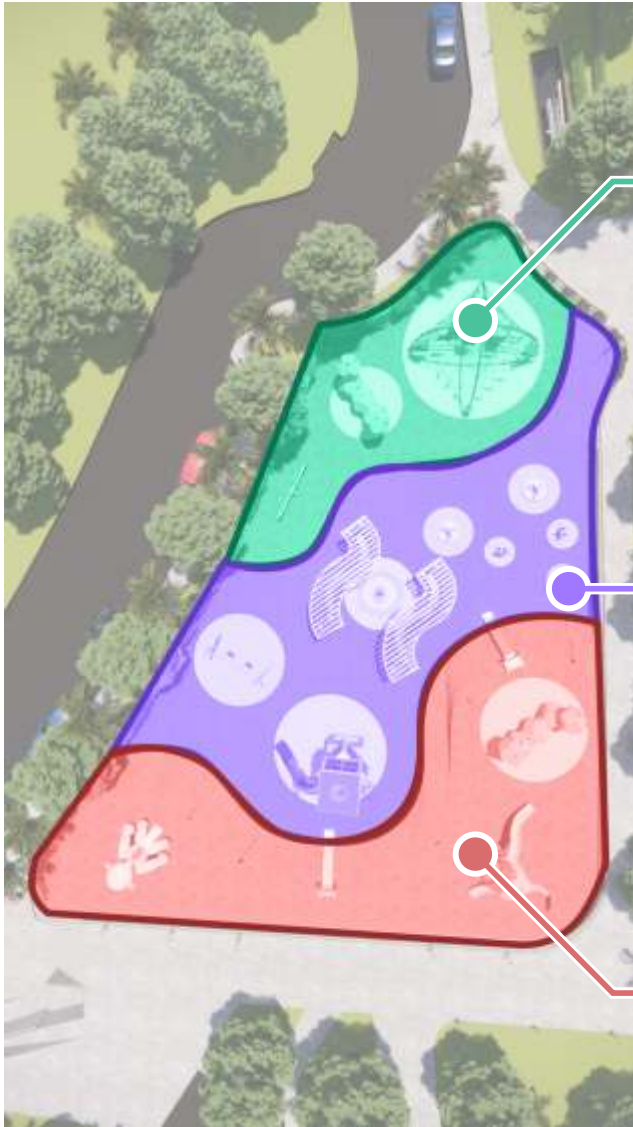

## Masterplan Tweddle Park

100 Golden Beach Dr, Golden Beach, FL

Presented by:

**A · X · X · I · S**  
DESIGN & CONSTRUCTION

# Masterplan

# Playground

In Artistic Rendering

# Playground

Playing Areas for All Ages

Children aged  
**10-12** years old

Children aged  
**3-6** years old

Children aged  
**7-9** years old