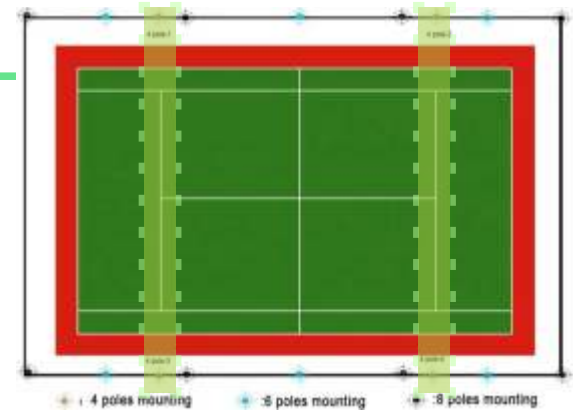

### Equipment placement in Sports Courts Plan

- Pickleball Lighting
- Basketball Lighting
- Tennis Lighting

Recommended height for  
Recreational Court Lighting Poles:  
20'-26' range

Basketball Guideline  
for Light Placement