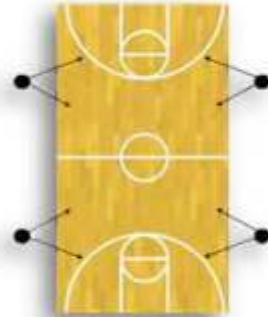

### Equipment placement in Sports Courts Plan

- Pickleball Lighting
- Basketball Lighting
- Tennis Lighting

Recommended height for  
Recreational Court Lighting Poles:  
20'-26' range

Basketball Guideline  
for Light Placement