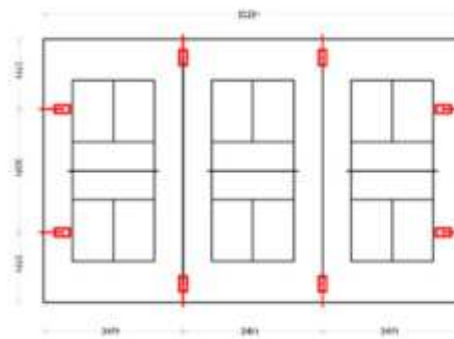

### Equipment placement in Sports Courts Plan

- Pickleball Lighting
- Basketball Lighting
- Tennis Lighting

Recommended height for  
Recreational Court Lighting Poles:  
20'-26' range

Basketball Guideline  
for Light Placement

Tennis Guideline for Light Placement,  
4-poles mounting

Three Court - 8 Fixture Lighting System 102 X 64ft  
Install 8 pieces 400 watts LED pickleball court lights

Pickleball Guideline for Light Placement